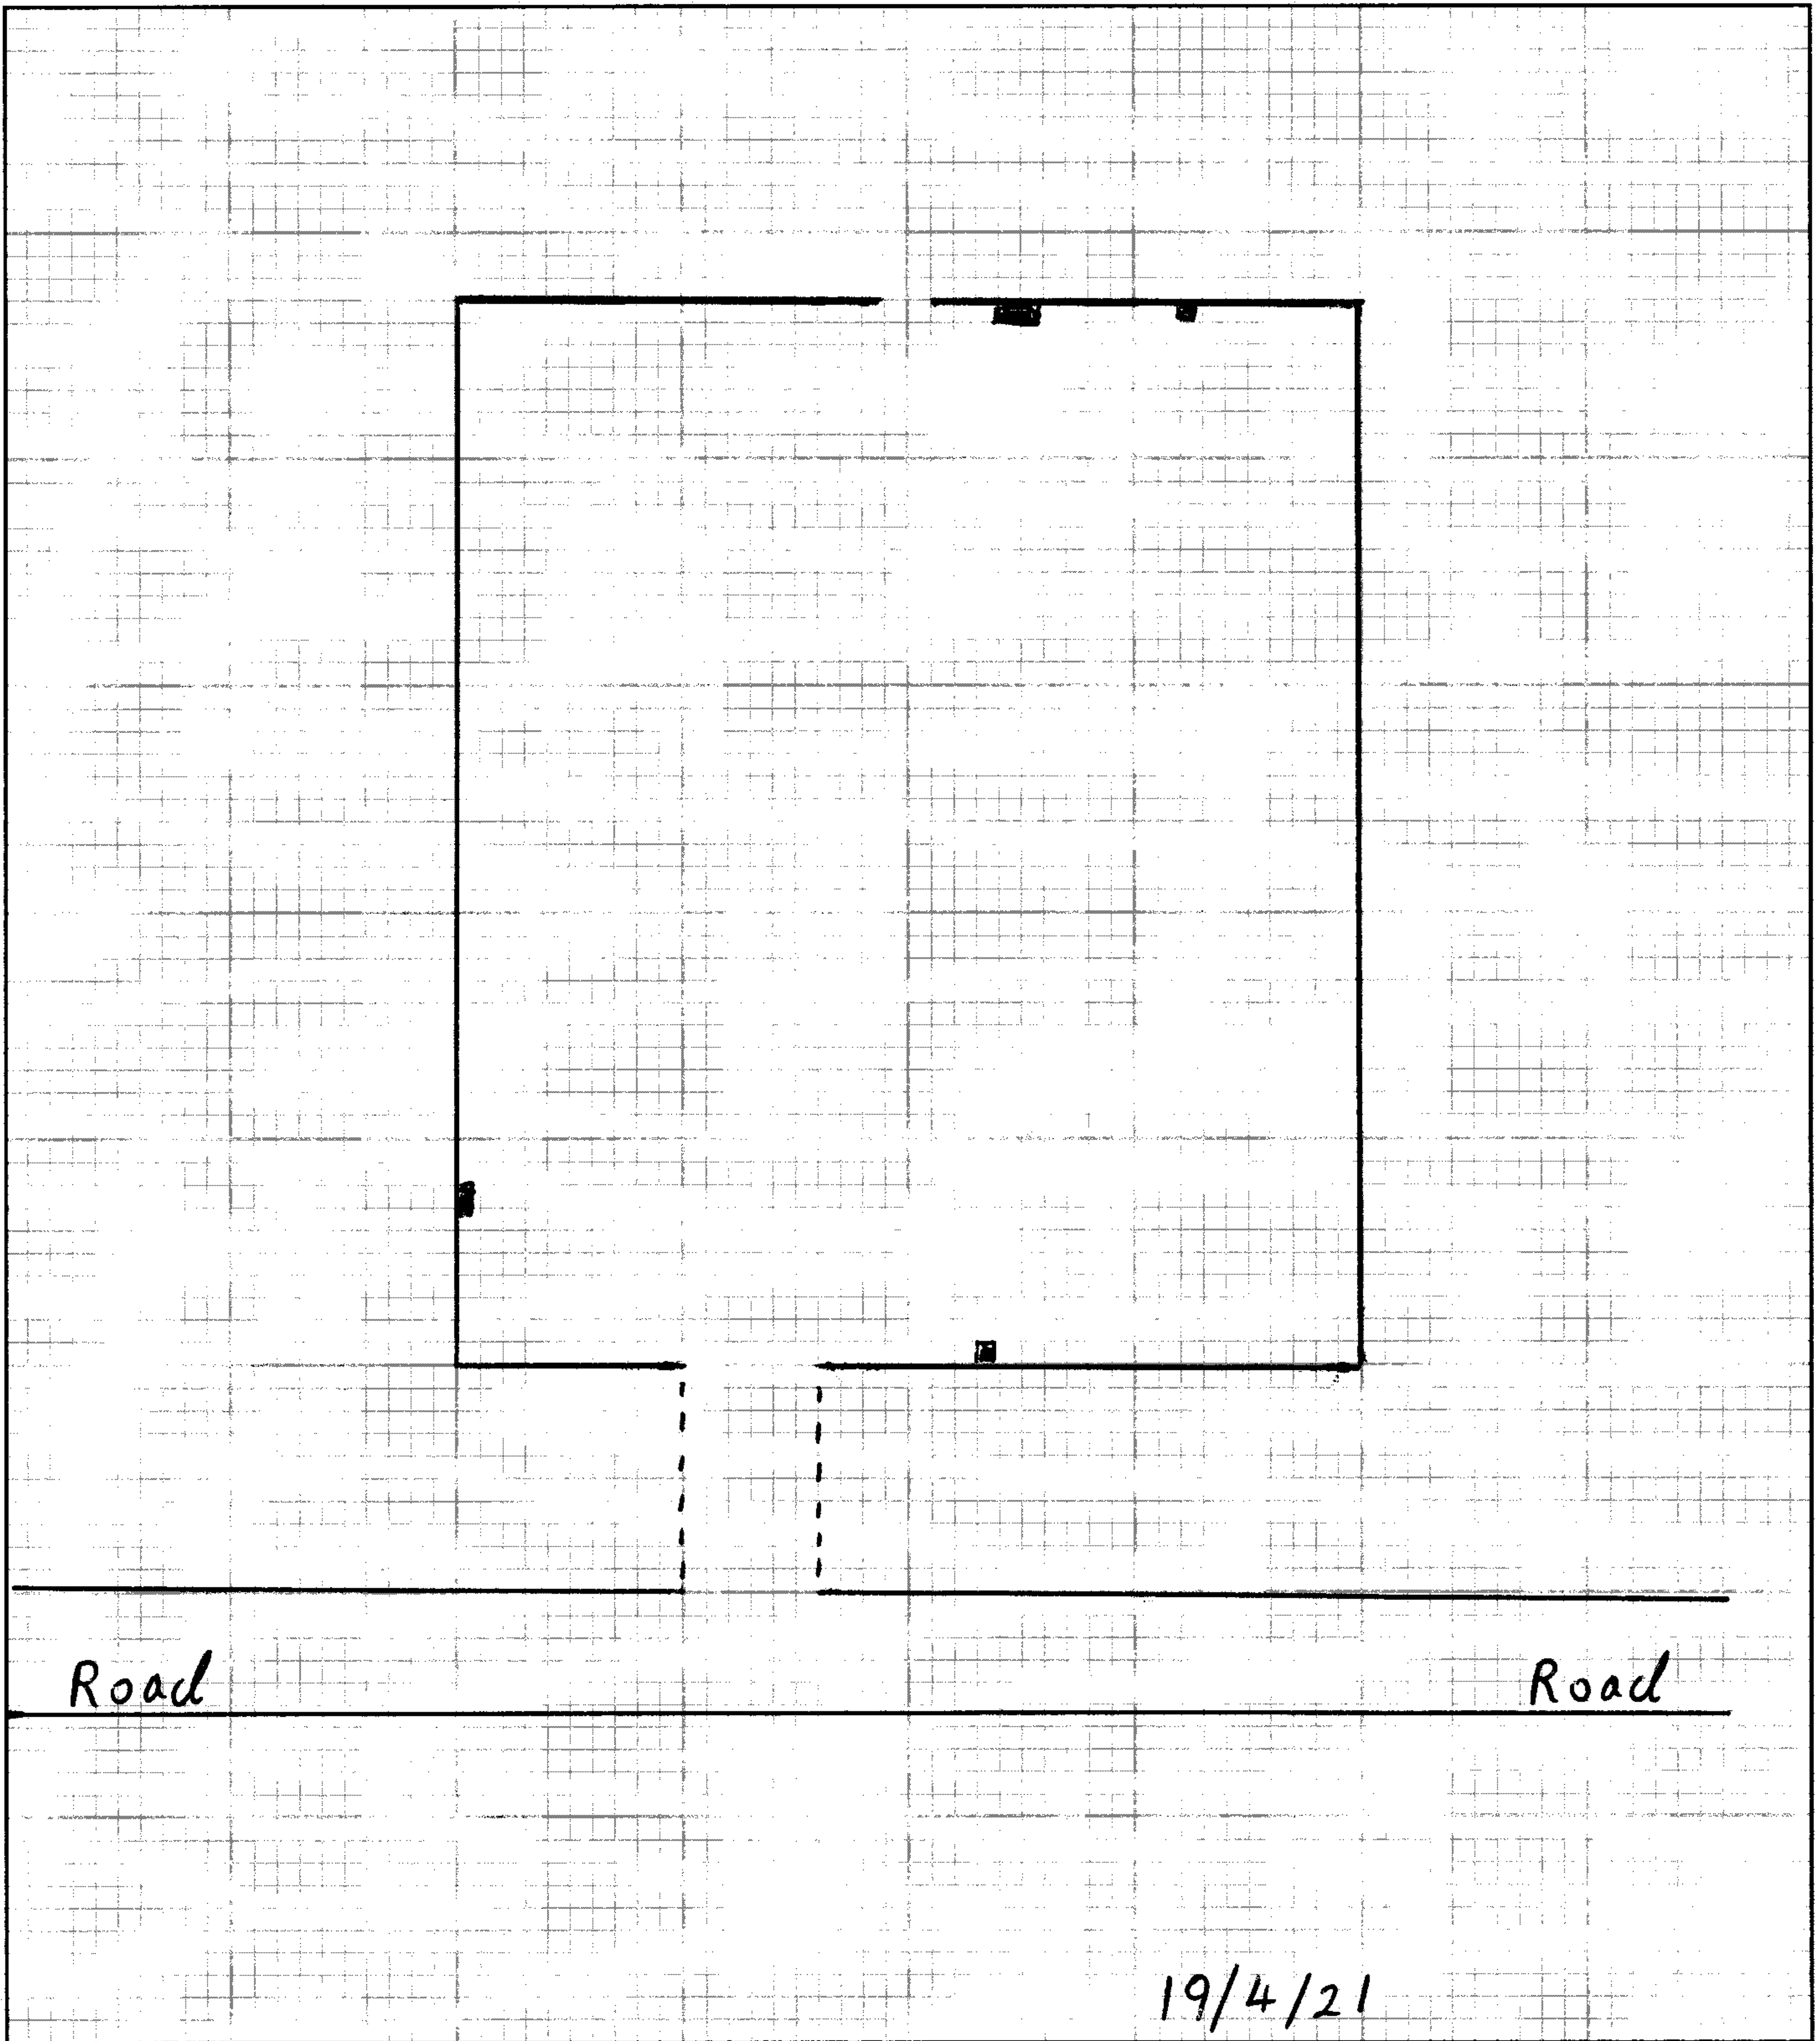

GUIDELINE BAIT POINTS CHECKLIST / SITE PLAN

SKETCH PLAN - NOT TO SCALE

LOCATION	NUMBER OF BAIT POINTS
TherField Road	<input checked="" type="checkbox"/> External bait points 6 Boxes
Car Park.	<input type="checkbox"/> Internal bait points all Boxes have
on the Heath at	been put in under the
TherField.	waste bins.

AREAS BAITED AS ABOVE. BAIT POSITION MAY CHANGE DUE TO CIRCUMSTANCES.

Office number: **01438 889 578**